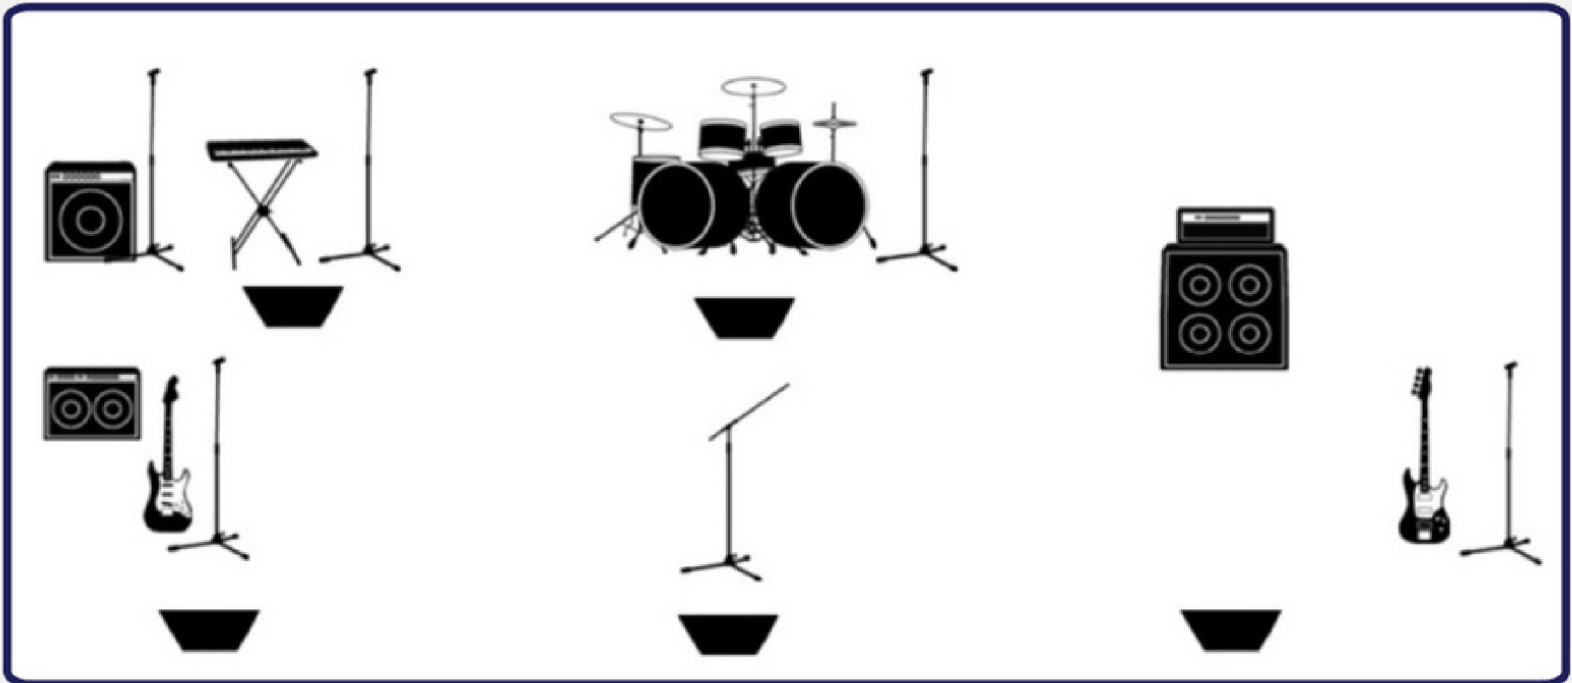

## INPUT LIST

1	Drum kit	9	Guitar Floor Monitor
2	Drummer Mike	10	Bass Amp
3	DR.Floor Monitor	11	Bass Player Mike
4	KB Floor Monitor	12	Bass Floor Monitor
5	Leslie Speaker	13	Lead Singer Mike
6	Mike for Leslie	14	Lead Singer Monitor
7	Guitar Amp	15	Lead Direct Box
8	Guitar Mike	16	For Acoustic Guitar